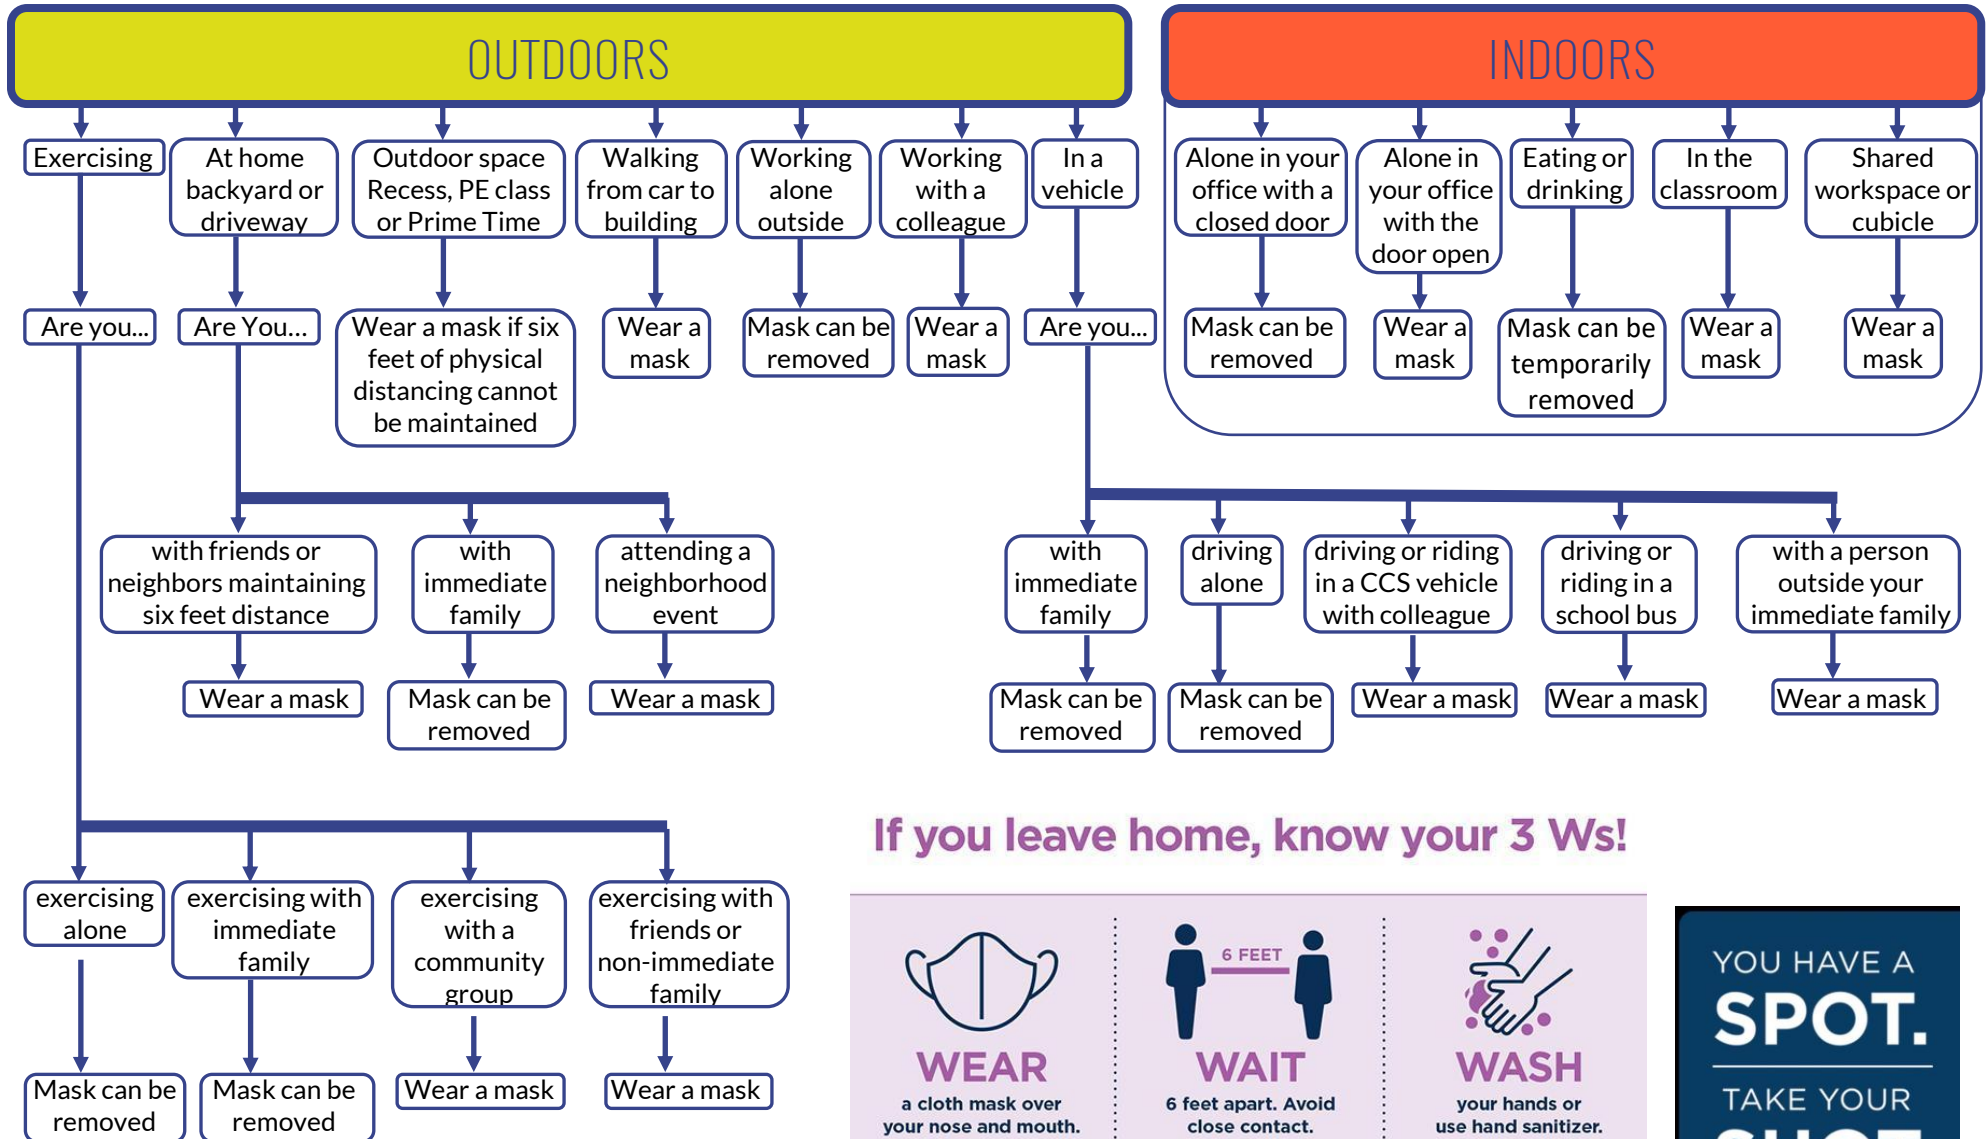

Cumberland County Schools Mask Wearing Guidelines

If you leave home, know your 3 Ws!

WEAR
a cloth mask over your nose and mouth.

WAIT
6 feet apart. Avoid close contact.

WASH
your hands or use hand sanitizer.

@NCDHHS #StayStrongNC

YOU HAVE A
SPOT.
TAKE YOUR
SHOT.