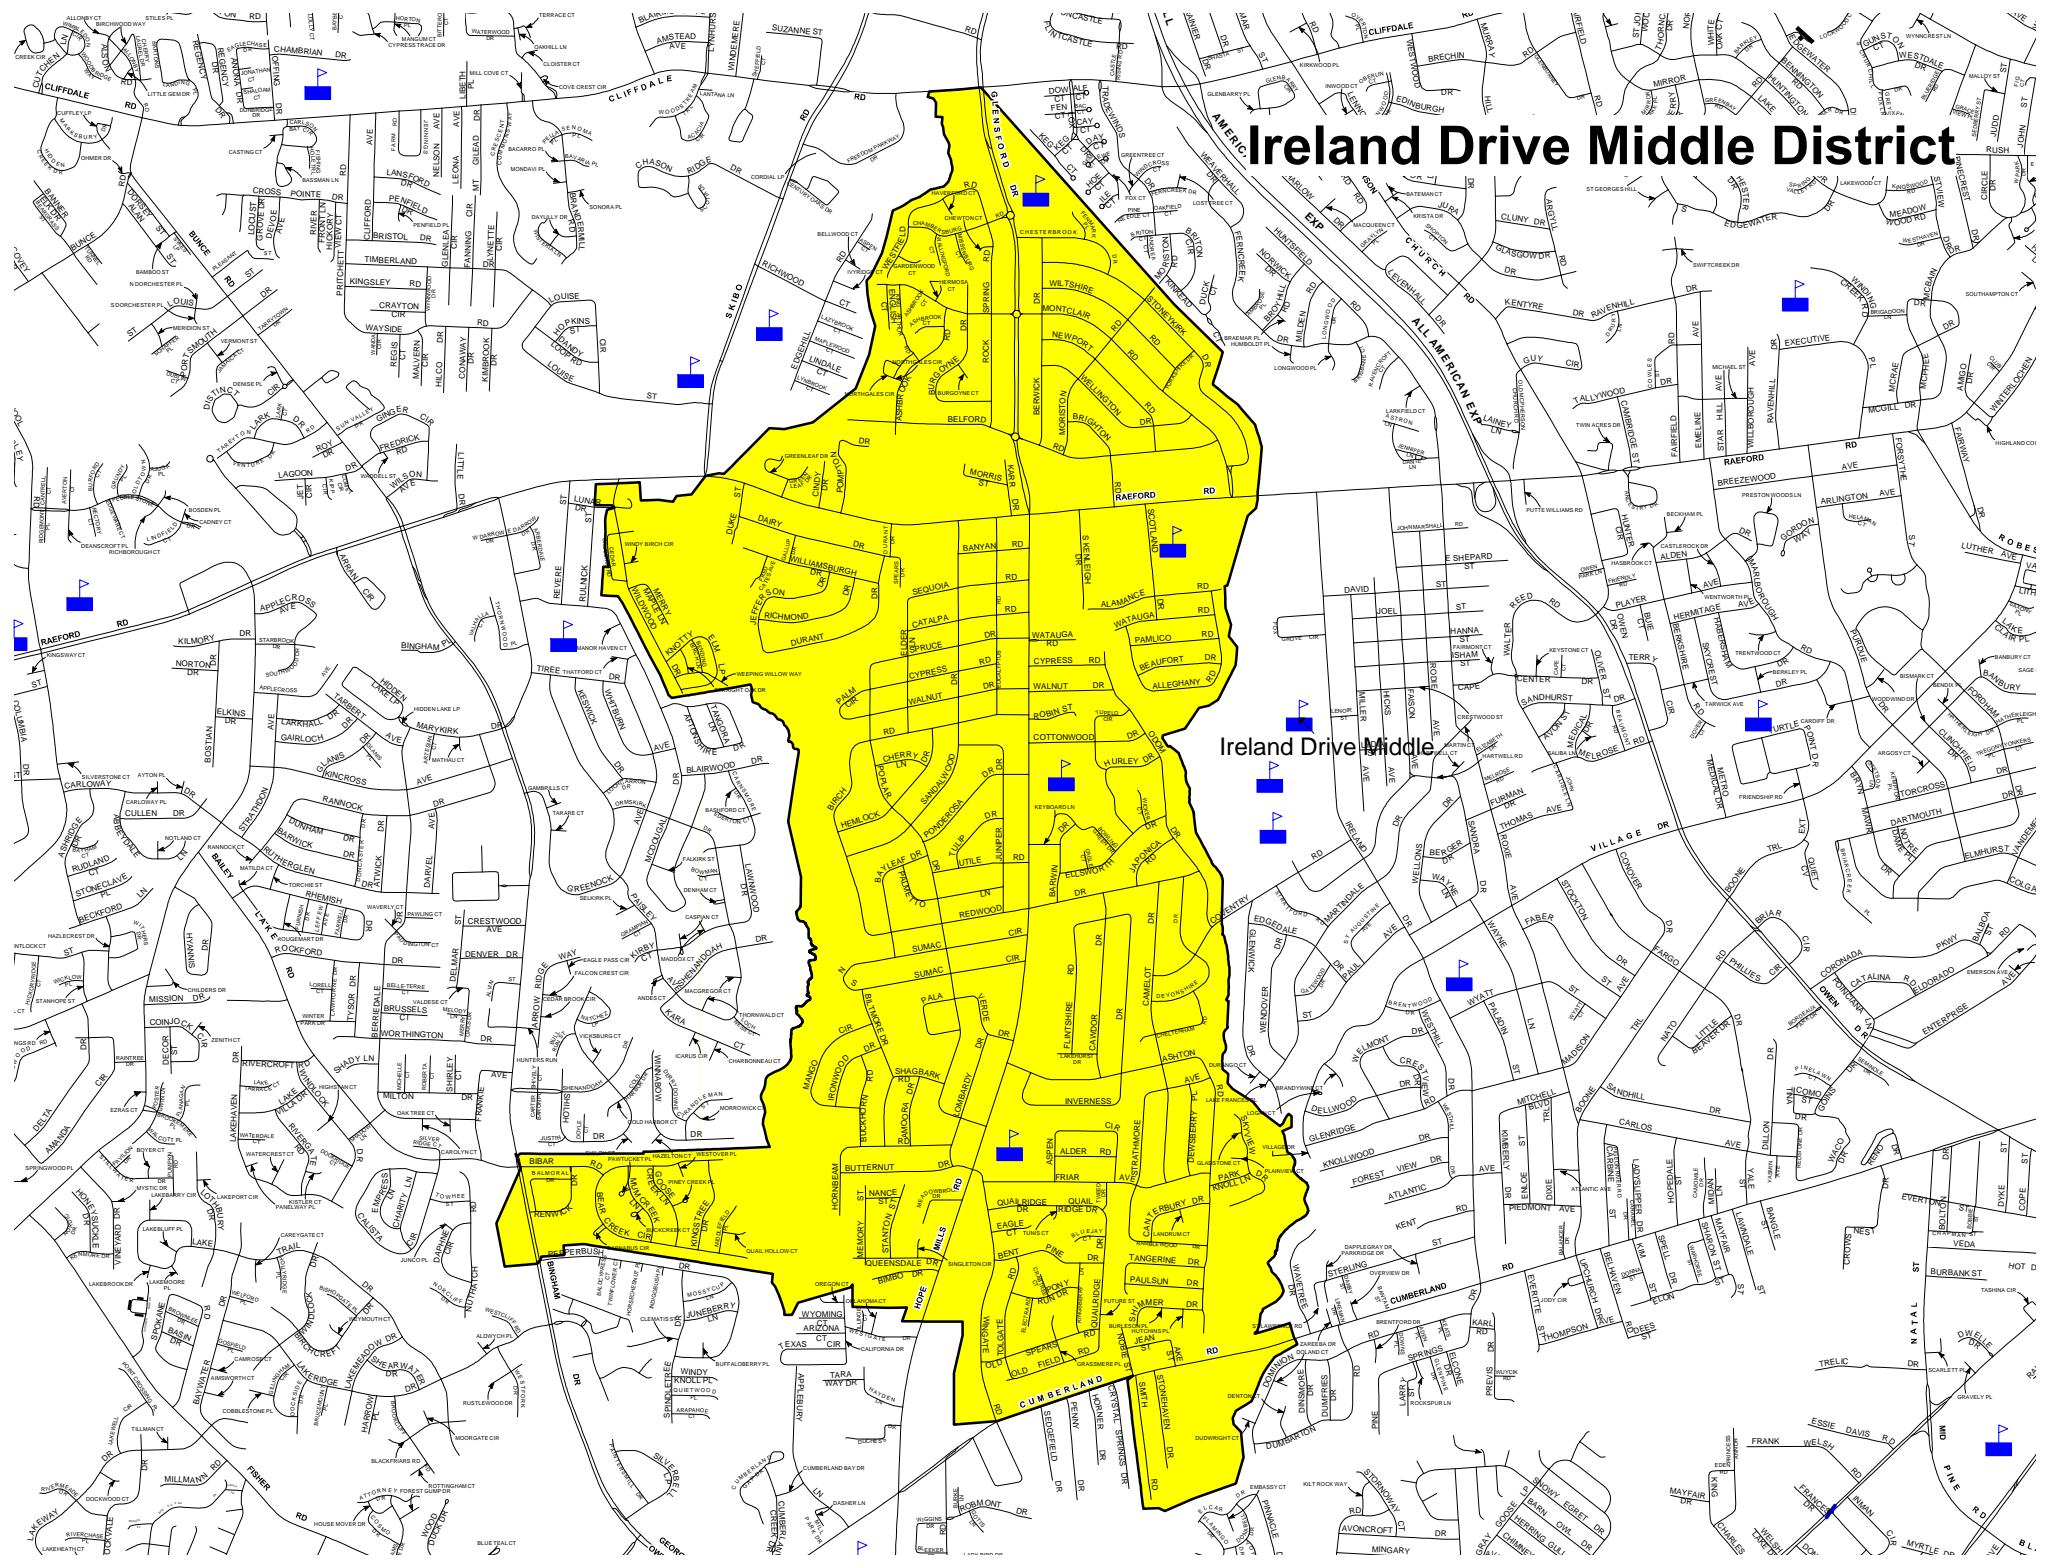

Ireland Drive Middle District

Ireland Drive Middle